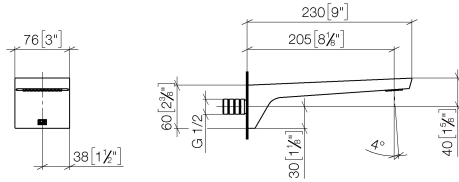

**CL.1 Bath spout for wall mounting - Brushed Dark Platinum**

CL.1

13 801 705

- 205mm projection
- rectangular spray pattern with 55 individual jets
- hole diameter 37 mm
- 1/2" connection
- plug-link mounting
- max. flow 24.6 l/min at 3 bar flow pressure

- Concealed wall elbow -** 35 085 970 90
- max. recess depth 163 mm
  - min. recess depth 90 mm

13 801 705

mm [inches]

Flow rate chart

Certificates

WRAS\_1512012. LGA\_28683. IAPMO\_4976 (4).

13 801 705